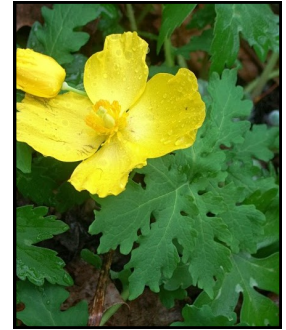

Ranunculus hispidus
SWAMP BUTTERCUP

Illinois Spring Flora Found South of Illinois Route 64, USA

Spring Flora of the Southern IL Region

Volunteer Stewardship Network

Photos by: Chris Benda. Produced by: Kenzie Bradshaw with assistance of Chris Benda, Karen Tharp, Henry Eilers, Eric Ulaszek, Jody Shimp, and Chris Evans with key characters from Vascular Flora of Illinois by Robert H. Mohlenbrock. (02/2014)

Sisyrinchium albidum
BLUE-EYED GRASS

Smilacina racemosa
FALSE SOLOMON'S SEAL

Stylophorum diphyllum
WOOD POPPY

Synandra hispidula
GYANDOTTE BEAUTY

Tradescantia virginiana
VIRGINIA SPIDERWORT

Trillium flexipes
WHITE TRILLIUM