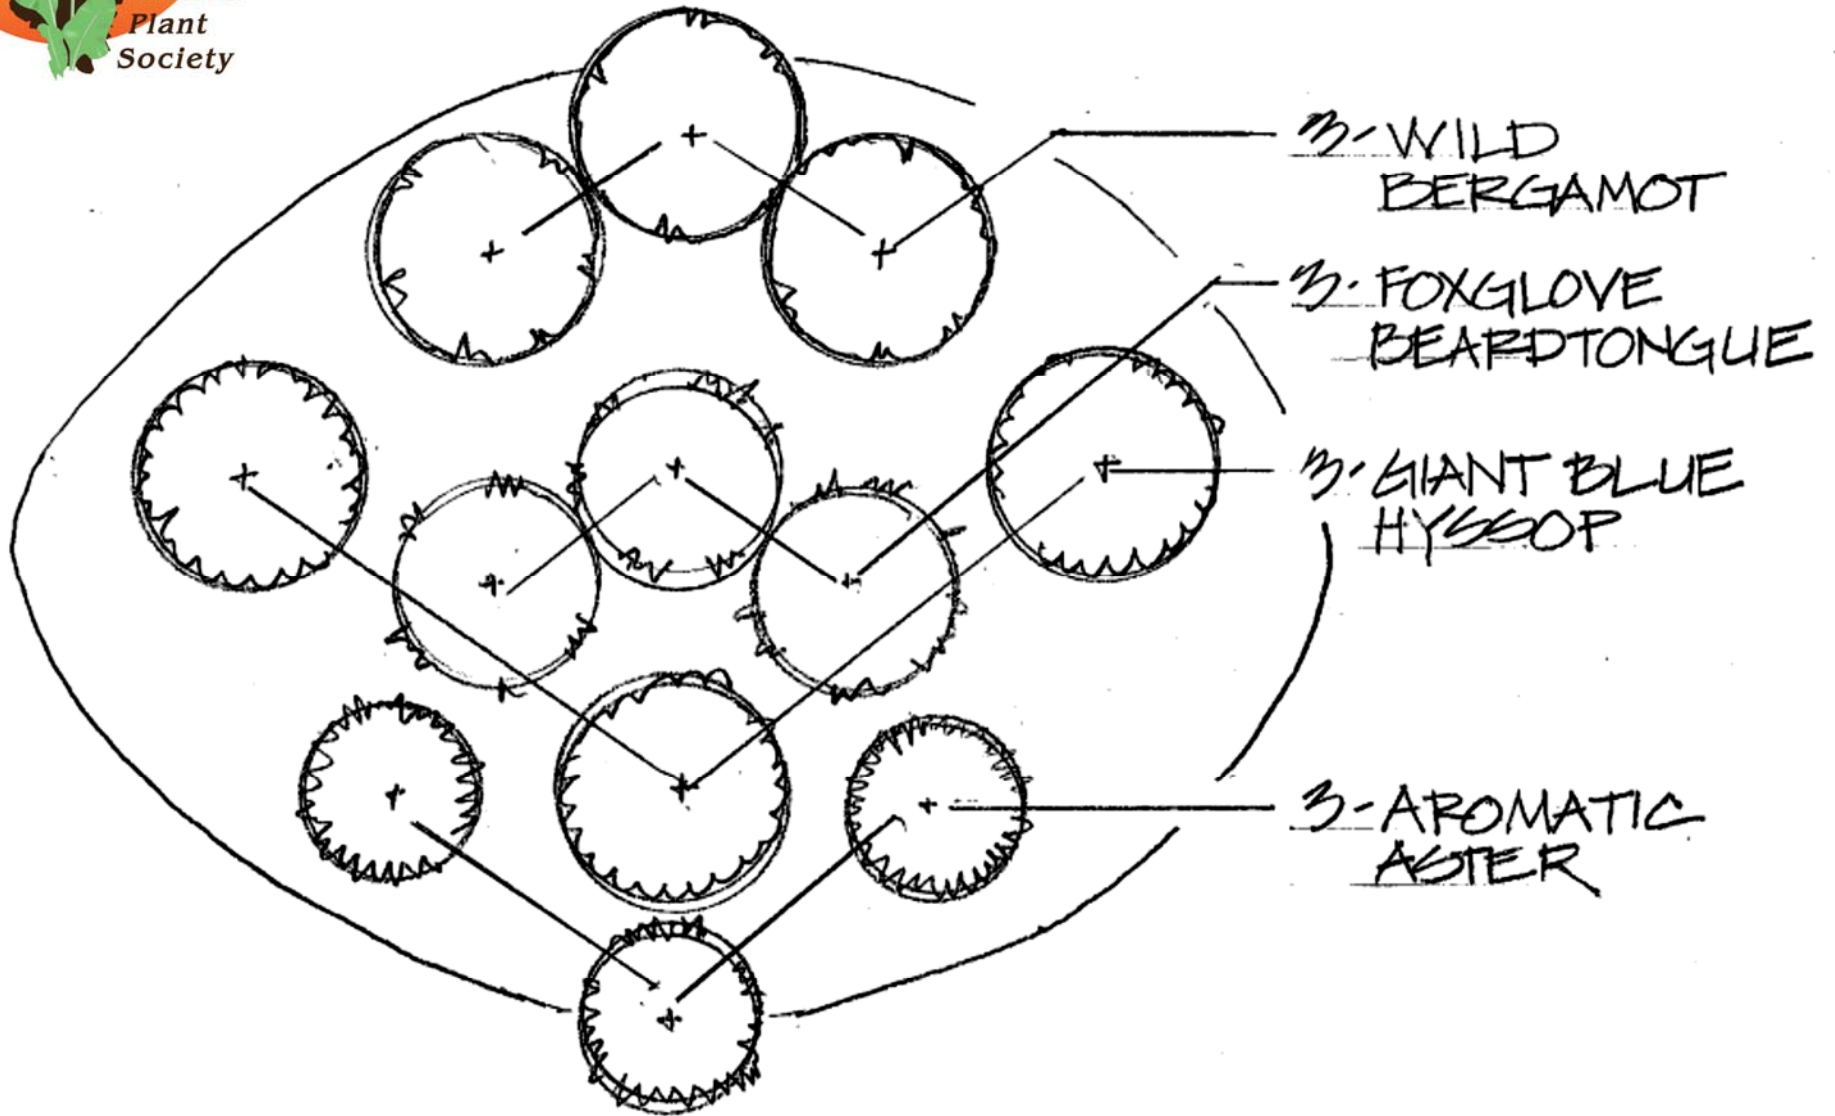

Illinois
Native
Plant
Society

BEE COLLECTION

BEE COLLECTION

3 - **Wild bergamot** (*Monarda fistulosa*)

full, partial sun, 4' H, 2-3' W,

Bloom: July-Sept, Soil: medium wet to dry

3 - **Giant blue hyssop AKA Anise hyssop** (*Agastache foeniculum*)

full, partial sun, 3' H, 12-16" W,

Bloom: June-Sept, Soil: medium, medium dry

3 - **Aromatic aster** (*Symphyotrichum oblongifolium*)

full sun, 2' H, 12-18" W,

Bloom: Aug-Oct, Soil: medium dry, dry

3 - **Foxglove beardtongue** (*Penstemon digitalis*)

5' H, 12-18" W,

Bloom: June-July, Soil: medium to medium dry