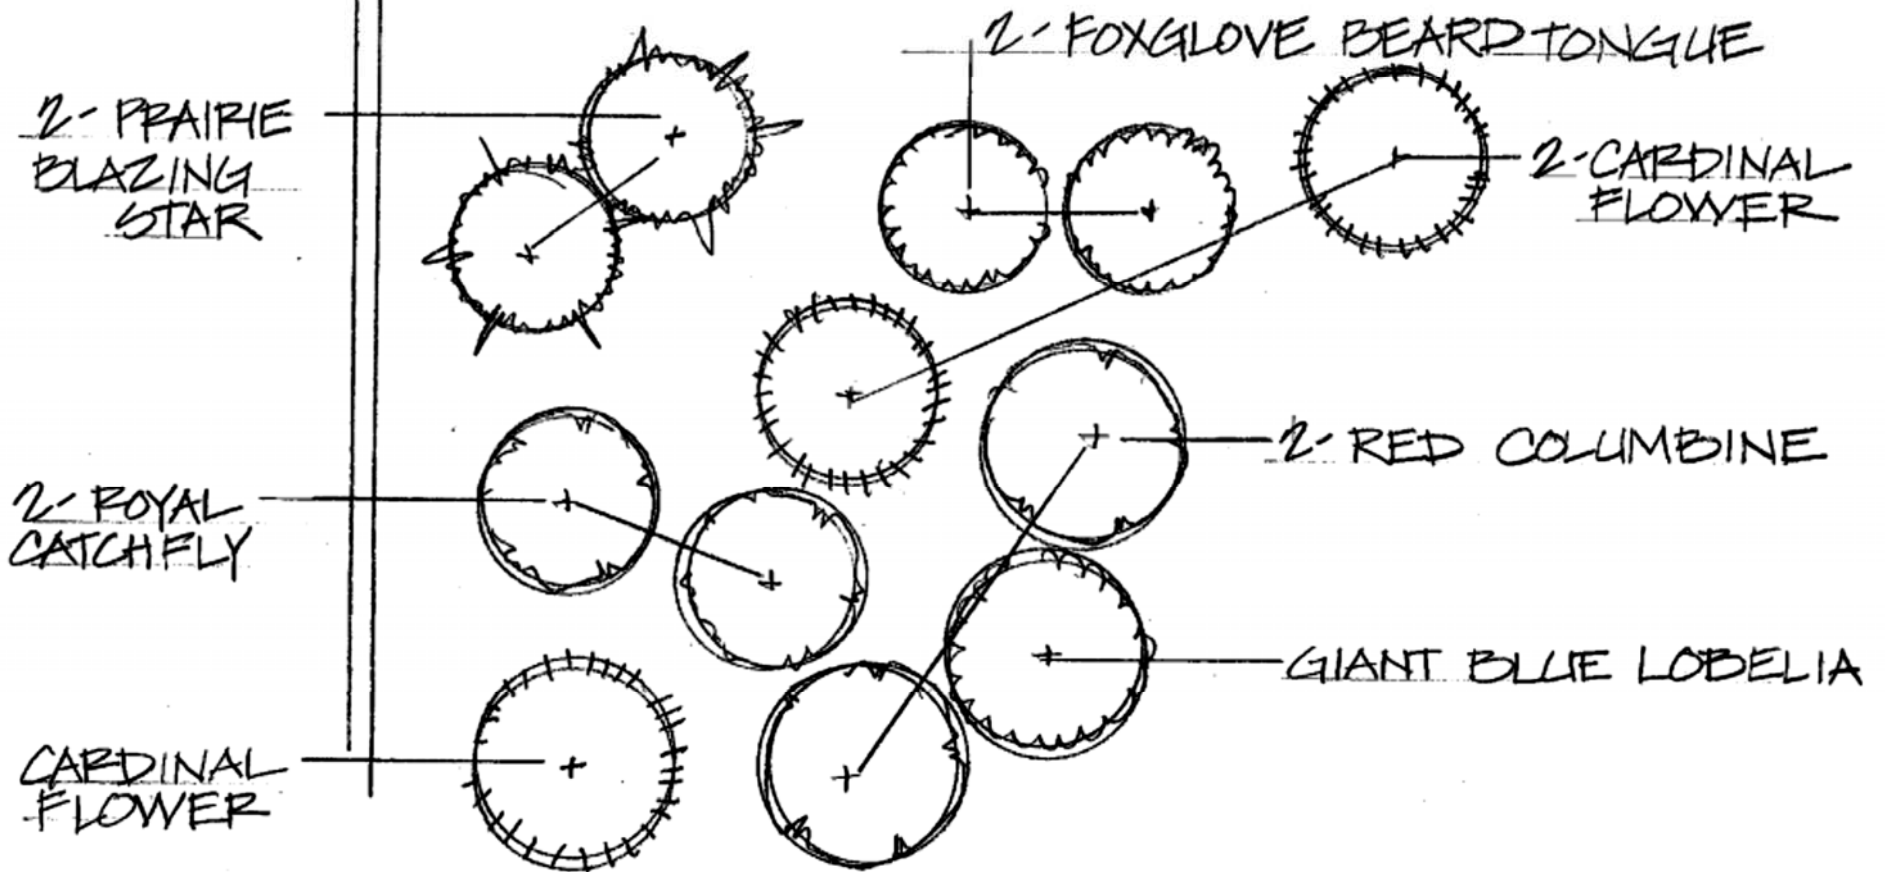

HUMMINGBIRD COLLECTION

HUMMINGBIRD COLLECTION

2 - **Red columbine** (*Aquilegia canadensis*)

full, partial shade, 2' H, 10-17" W,

Bloom: Apr-June, Soil: medium, medium dry, dry

2 - **Royal catchfly** (*Silene regia*)

full, partial sun, 4' H, 1-2' W,

Bloom: July-Aug, Soil: medium, medium-dry

3 - **Cardinal flower** (*Lobelia cardinalis*)

full, partial sun, 4' H, 6-16" W,

Bloom: July-Sept, Soil: wet, medium-wet

1 - **Great blue lobelia** (*Lobelia siphilitica*)

full, partial sun, 3' H, 12-18" W,

Bloom: July-Oct, Soil: wet, medium-wet, medium

2 - **Prairie blazing star** (*Liatris pycnostachya*)

full, partial sun, 4' H, 12-18" W,

Bloom: July-Sept, Soil: wet, medium wet, medium

2 - **Foxglove beardtongue** (*Penstemon digitalis*)

full, partial sun, 5' H, 12-18" W,

Bloom: June-July, Soil: medium to medium dry